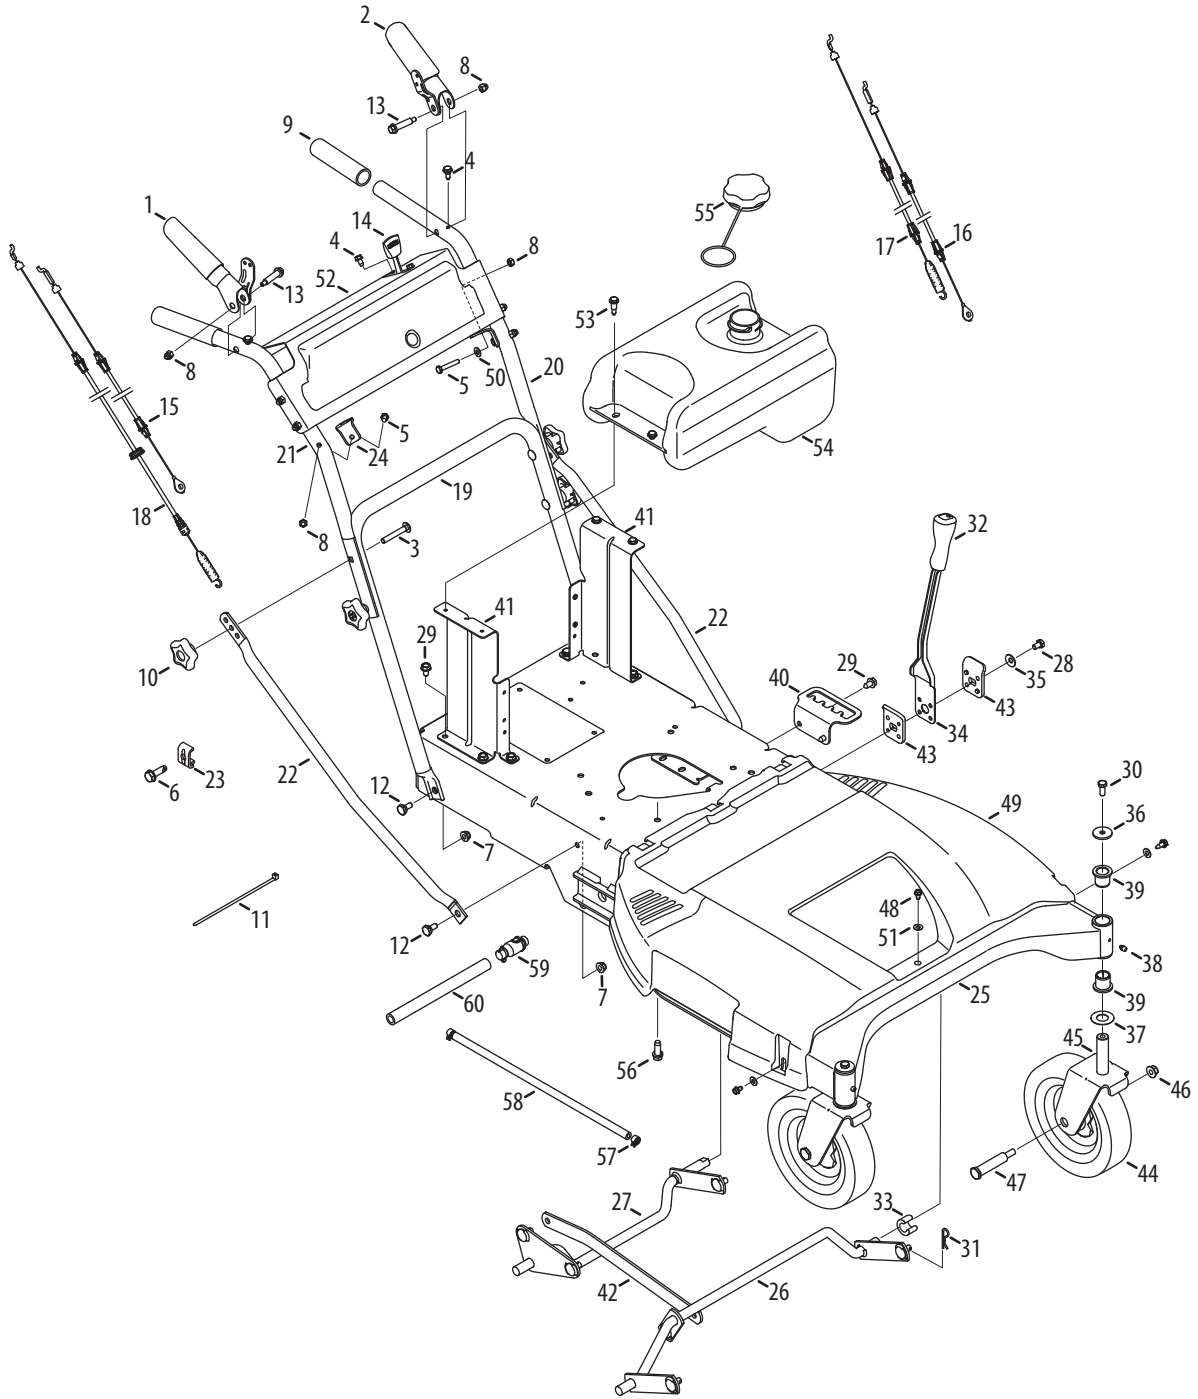

CC 760 Dash

Ref.	Part Number	Description
1	687-02426	RH Lever Assembly Bracket
2	687-02427	LH Lever Assembly Bracket
3	710-0572	Screw, Carriage, 5/16-18 x 2.25
4	710-0599	Screw, 1/4-20 x 0.500
5	710-0606	Hex Screw, 1/4-20 x 1.50
6	710-1237	Screw, #10-32 x 0.625
7	712-04063	Nut, Flangelock, 5/16-18
8	912-0442	Lock Nut Cap, 1/4-20
9	720-0274	Grip, 1.0 ID x 5.0 LG
10	720-04072A	Star Knob, 5/16-18
11	725-0157	Cable Tie, 3/16 x .05 x 7.4
12	938-0140	Screw, Shoulder, .435 x .178-5/16 x .56
13	938-1226	Screw, Shoulder, .375 x 1.355 x 1/4-20
14	946-04604	Throttle/Choke Cable, 38.0 x 1.1 EXT
15	946-04606	RH Brake Cable, Tecumseh Trans.
16	946-04608	LH Brake Cable, Tecumseh Trans.
17	946-04609	Wheel Clutch Cable
18	946-04610	Deck Clutch Cable
19	749-04330	Lower Handle
20	749-04331	Upper LH Handle
21	749-04332	Upper RH Handle
22	749-04333	Adjustable Handle Brace
23	751B221535	Casing Clamp
24	787-01490A	RH Cable Mount Bracket
—	787-01491A	LH Cable Mount Bracket
25	687-02255B	Frame Assembly, Tecumseh
26	687-02265	Front Deck Lift Assembly
27	687-02419	Rear Deck Lift Assembly
28	710-04312	Hex Screw, 5/16-18 x .50
29	710-0604A	Screw, 5/16-18 x 0.625
30	710-0627	Hex Screw, 5/16-24 x .750

Ref.	Part Number	Description
31	914-0145	Click Pin, .092 x 1.64 LG
32	720-0311	Grip Handle, 1/2
33	731-05791	Plastic Spacer, .63 ID x .75 LG
34	732-04418A	Deck Height Lever
35	736-0242	Washer, Bell, .340 x .872 x .060
36	736-0343	Washer, Flat, .330 x 1.25 x .120
37	936-0351	Washer, Flat, .760 ID x 1.50 OD
38	937-3000	Drive Lube Fitting, 3/16
39	741-0660A	Flange Bearing, .760 x .941 x 1.0
40	787-01496	Height Adjustment Bracket
41	787-01507	Fuel Tank Mount Bracket
42	787-01510	Link Pivot Bracket
43	787-01521	Lever Pivot Bracket
44	734-04263	Caster, Wheel, 8 x 1.75
—	941-0706	Bearing, Flange w/ftg
45	687-02263	Wheel Caster Bracket
46	712-04065	Nut, Flangelock, 3/8-16
47	738-04216A	Bolt, Shoulder, .625 x 2.515 x 3/8-16
48	710-0896	Screw, 1/4-14 x 0.625
49	931-05684	Belt Cover
50	736-0270	Washer, Bell, .265 x .75 x .062
51	936-0463	Washer, Flat, .25 x .630 x .0515
52	787-01540	Handle Panel
53	938-1225	Screw, Shoulder, .3175 x .188, 1/4-20
54	951-10480	Fuel Tank
55	951-10514	Fuel Cap
56	710-1315	Screw, 3/8-16 x 1.250
57	726-0205	Hose Clamp, .490 DIA.
58	751-10349	Fuel Hose, Low Permeation, 1/4
59	951-10517A	Oil Drain
60	751-3141-14	Extension Hose